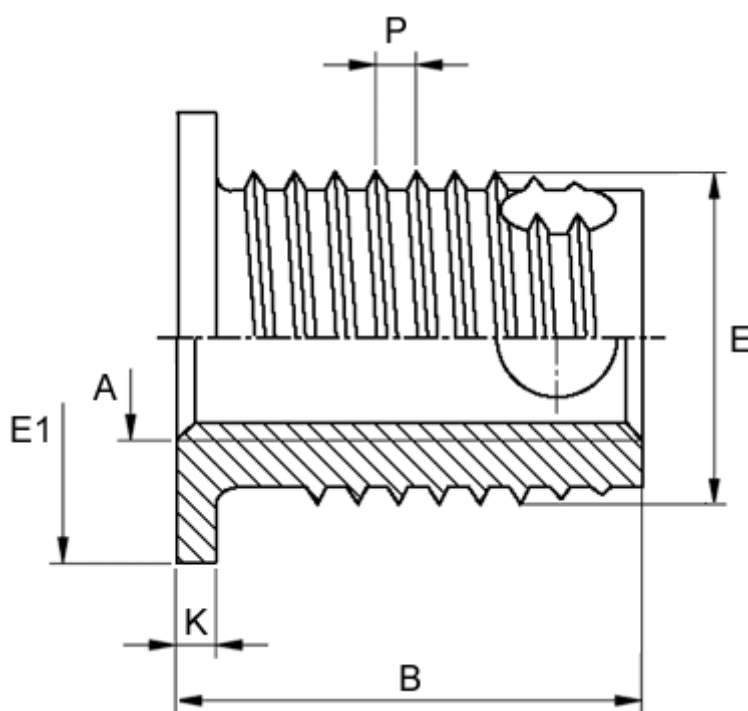

Article number: 12307100100800
Description: KLEE-coil 307 100 100.800
M10 Brass

Measures

| | |
|---------------------------|-------------------|
| Female thread A | = M10 |
| Flange diameter E1 | = 17 |
| Flange height | = 1.5 |
| Length B | = 11.5 |
| Male thread E | = 14 |
| Min hole depth blind hole | = 13 |
| Thread pitch P | = 1.50 |
| Type | = 307 100 100 ... |